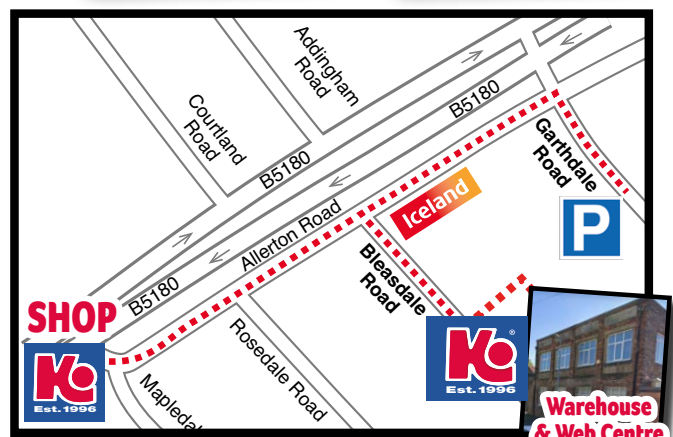

**St Margaret's
Academy**

SHOP INSTORE & ONLINE

0151 733 5533

114 Allerton Road, Mossley Hill L18 2DG

0151 727 2000

5-17 Bleasdale Road, Allerton L18 5JB

email us at

info@kittedoutschoolwear.co.uk

We are open Monday to Saturday 9.00am to 5.00pm
(Extended opening hours during Summer Holidays)

CAR PARKING is available behind Barclays Bank on **GARTHDALE ROAD - L18 2DH**

From car head to Allerton Road, turn left to continue along Allerton Road to find our shop or turn left after **ICELAND** if you are visiting our Warehouse & Web Centre